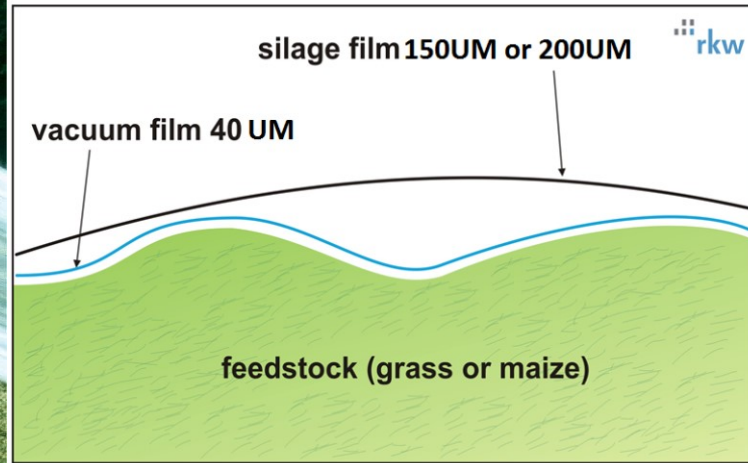

Reflective Black/White Silage Film

Wide Width Film for Pits, Stacks and Bunds

Triple layer Silage Formula® Polyethylene covers produced from high quality raw materials and contain the most effective UV stabiliser giving excellent puncture and UV resistance. Available in the following gauges and sizes:

150um
Roll Size
15m x 50m/300m
18m x 50m/300m
30m x 50m
33m x 50m
36m x 50m
45m x 50m

200um	
Roll Sizes	
6m x 50m/300m	22m x 50m
9m x 50m/300m	24mx 50m
10m x 50m/300m	27m x 50m
12m x 50m/300m	30m x 50m
15m x 50m/300m	33m x 50m
18m x 50m/300m	36m x 50m
20m x 50m	45m x 50m
21m x 50m	

300um
Roll Sizes
6m x 50m/300m
12m x 50m/200m
18m x 50m

Non standard covers
 made to any size

Action of vacuum film:

Vacuum Film The very thin vacuum film lay directly on the “hills and valleys” of the silage pit which develop while compacting .

The combination of moisture in the fodder and the low thickness of the film means that surface tension will cause close adhesion between the two surfaces.

The air (oxygen) is thus pressed out the of “valleys” so the process of fermentation can begin immediately and most effectively.